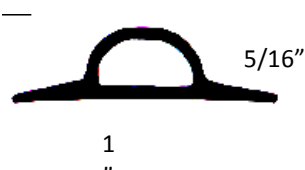

PART NUMBER: [BA-711](#)

DESCRIPTION: Neoprene Rubber